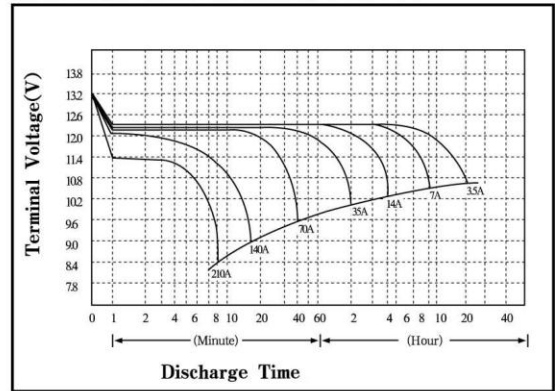

Nominal Voltage		12V
Rated Capacity(20 hour rate)		80AH
Dimensions ± 1mm	Length	259mm(10.20")
	Width	168mm(6.61")
	Height	211mm(8.19")
	Total Height (with terminals)	234mm(8.94")
Weight		Approx.28kg (61.73lbs)
Standard Terminal		A4
Optional Terminal		B2

Discharge Characteristics(20°C,68°F)

Electrical Specifications

Capacity 77°F(25°C)	20 hour rate (3.5A)	80AH
	10 hour rate (6.51A)	74.4AH
	5 hour rate (11.9A)	68AH
	1 hour rate (39.9A)	45.6AH
Internal Resistance	Fully charged battery 77°F(25°C)	10m Ω
Capacity Affected by Temperature (20 hour rate)	104°F(40°C)	102%
	77°F(25°C)	100%
	32°F(0°C)	85%
	5°F(-15°C)	65%
Self-Discharge 77°F(25°C)	Capacity after 3 month storage	92%
	Capacity after 6 month storage	83%
	Capacity after 12 month storage	65%
Charge Constant Voltage	Cycle:Initial Charging Current less than21.0A Voltage14.4-15.0V77°F(25°C) Standby:Voltage13.5-13.8V77°F(25°C)	

Discharge Characteristics(0°C/32°F,40°C/104°F)