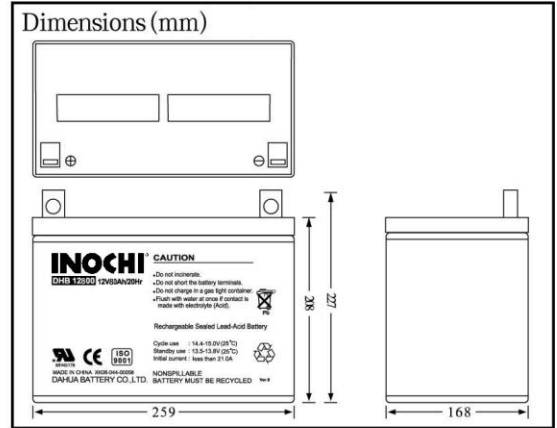

Centra-Inochi Extreme Pit Shop Corporation

12 L. Fernandez St. Balintawak, Quezon City
Phone/Fax: (632) 364 57 22; (632) 412 33 48
www.inochi.com.ph
sales@inochi.com.ph

INOCHI 12800 (12V 80Ah)