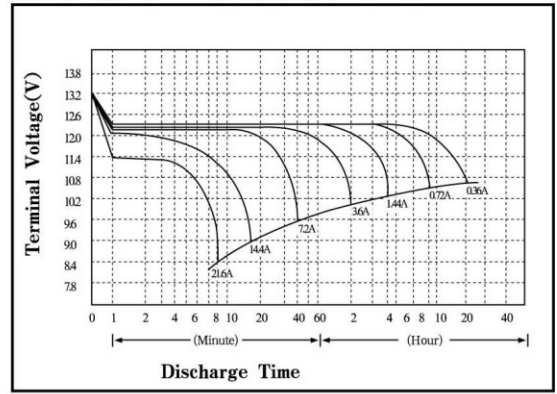

**Specifications**

Nominal Voltage		12V
Rated Capacity(20 hour rate)		7.2AH
Dimensions ± 1mm	Length	151mm(5.94")
	Width	66mm(2.60")
	Height	95mm(3.74")
	Total Height (with terminals)	100mm(3.94")
Weight		Approx.2.40kg (5.30lbs)
Standard Terminal		F 1
Optional Terminal		F2

**Discharge Characteristics(20°C,68°F)**

**Electrical Specifications**

Capacity 77°F(25°C)	20 hour rate (360mA)	7.2AH
	10 hour rate (670mA)	6.7AH
	5 hour rate (1.22A)	6.1AH
	1 hour rate (4.3A)	4.3AH
Internal Resistance	Fully charged battery 77°F(25°C)	24m Ω
Capacity Affected by Temperature (20 hour rate)	104°F(40°C)	102%
	77°F(25°C)	100%
	32°F(0°C)	85%
	5°F(-15°C)	65%
Self-Discharge 77°F(25°C)	Capacity after 3 month storage	92%
	Capacity after 6 month storage	83%
	Capacity after 12 month storage	65%
Charge Constant Voltage	Cycle:Initial Charging Current less than2.16A Voltage14.4-15.0V77°F(25°C) Standby:Voltage13.5-13.8V77°F(25°C)	

**Discharge Characteristics(0°C/32°F,40°C/104°F)**