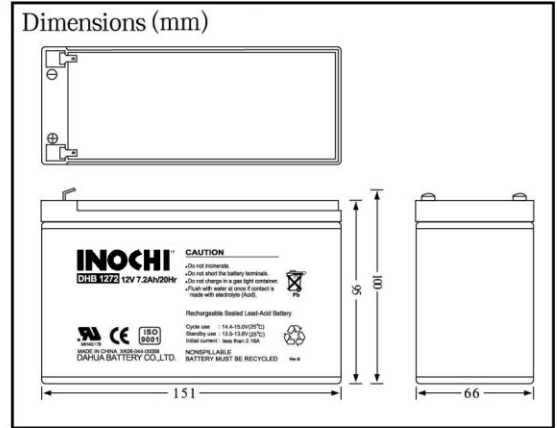

**Specifications**

Nominal Voltage		12V
Rated Capacity(20 hour rate)		7.2AH
Dimensions ± 1mm	Length	151mm(5.94")
	Width	66mm(2.60")
	Height	95mm(3.74")
	Total Height (with terminals)	100mm(3.94")
Weight		Approx.2.40kg (5.30lbs)
Standard Terminal		F 1
Optional Terminal		F2

**Discharge Characteristics(20°C,68°F)**

**Electrical Specifications**

Capacity 77°F(25°C)	20 hour rate (360mA)	7.2AH
	10 hour rate (670mA)	6.7AH
	5 hour rate (1.22A)	6.1AH
	1 hour rate (4.3A)	4.3AH
Internal Resistance	Fully charged battery 77°F(25°C)	24m Ω
Capacity Affected by Temperature (20 hour rate)	104°F(40°C)	102%
	77°F(25°C)	100%
	32°F(0°C)	85%
	5°F(-15°C)	65%
Self-Discharge 77°F(25°C)	Capacity after 3 month storage	92%
	Capacity after 6 month storage	83%
	Capacity after 12 month storage	65%
Charge Constant Voltage	Cycle:Initial Charging Current less than2.16A Voltage14.4-15.0V77°F(25°C) Standby:Voltage13.5-13.8V77°F(25°C)	