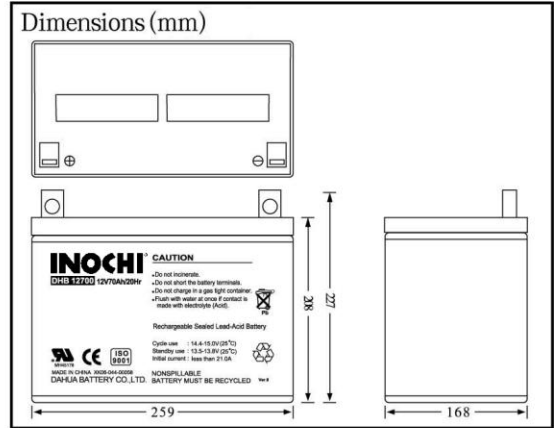

**Specifications**

Nominal Voltage		12V
Rated Capacity(20 hour rate)		70AH
Dimensions ± 1mm	Length	259mm(10.20")
	Width	168mm(6.61")
	Height	211mm(8.19")
	Total Height (with terminals)	234mm(8.94")
Weight		Approx.28kg (61.73lbs)
Standard Terminal		A4
Optional Terminal		B2

**Discharge Characteristics(20°C,68°F)**

**Electrical Specifications**

Capacity 77°F(25°C)	20 hour rate (3.5A)	70AH
	10 hour rate (6.51A)	65.1AH
	5 hour rate (11.9A)	59.5AH
	1 hour rate (39.9A)	39.9AH
Internal Resistance	Fully charged battery 77°F(25°C)	10m Ω
Capacity Affected by Temperature (20 hour rate)	104°F(40°C)	102%
	77°F(25°C)	100%
	32°F(0°C)	85%
	5°F(-15°C)	65%
Self-Discharge 77°F(25°C)	Capacity after 3 month storage	92%
	Capacity after 6 month storage	83%
	Capacity after 12 month storage	65%
Charge Constant Voltage	Cycle:Initial Charging Current less than21.0A Voltage14.4-15.0V77°F(25°C) Standby:Voltage13.5-13.8V77°F(25°C)	