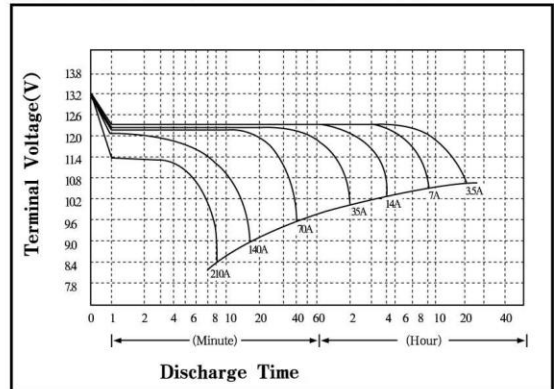

**Specifications**

Nominal Voltage		12V
Rated Capacity(20 hour rate)		70AH
Dimensions ± 1mm	Length	259mm(10.20")
	Width	168mm(6.61")
	Height	211mm(8.19")
	Total Height (with terminals)	234mm(8.94")
Weight		Approx.28kg (61.73lbs)
Standard Terminal		A4
Optional Terminal		B2

**Discharge Characteristics(20°C,68°F)**

**Electrical Specifications**

Capacity 77°F(25°C)	20 hour rate (3.5A)	70AH
	10 hour rate (6.51A)	65.1AH
	5 hour rate (11.9A)	59.5AH
	1 hour rate (39.9A)	39.9AH
Internal Resistance	Fully charged battery 77°F(25°C)	10m Ω
Capacity Affected by Temperature (20 hour rate)	104°F(40°C)	102%
	77°F(25°C)	100%
	32°F(0°C)	85%
	5°F(-15°C)	65%
Self-Discharge 77°F(25°C)	Capacity after 3 month storage	92%
	Capacity after 6 month storage	83%
	Capacity after 12 month storage	65%
Charge Constant Voltage	Cycle:Initial Charging Current less than21.0A Voltage14.4-15.0V77°F(25°C) Standby:Voltage13.5-13.8V77°F(25°C)	

**Discharge Characteristics(0°C/32°F,40°C/104°F)**