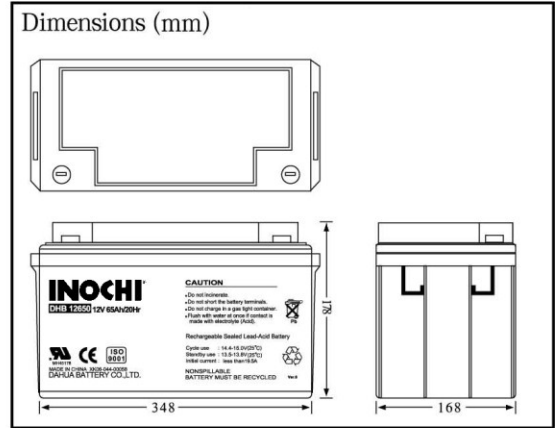

Centra-Inochi Extreme Pit Shop Corporation

12 L. Fernandez St. Balintawak, Quezon City
Phone/Fax: (632) 364 57 22; (632) 412 33 48
www.inochi.com.ph
sales@inochi.com.ph

INOCHI 12650 (12V 65Ah)