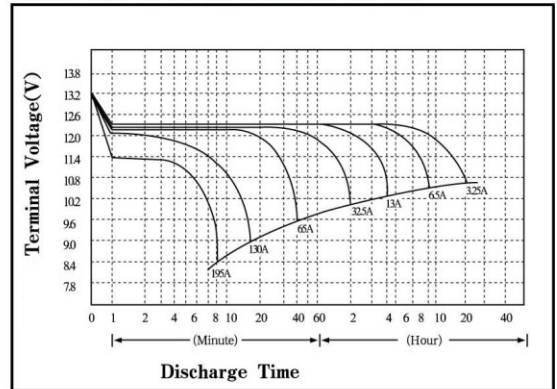

Nominal Voltage		12V
Rated Capacity(20 hour rate)		65AH
Dimensions ± 1mm	Length	348mm(13.70")
	Width	168mm(6.61")
	Height	178mm(7.01")
	Total Height (with terminals)	
Weight		Approx.22kg (48.4lbs)
Standard Terminal		B2
Optional Terminal		A3

Discharge Characteristics(20°C,68°F)

Electrical Specifications

Capacity 77°F(25°C)	20 hour rate (3.2A)	65AH
	10 hour rate (6.05A)	60.5AH
	5 hour rate (11.06A)	55.3AH
	1 hour rate (37.1A)	37.1AH
Internal Resistance	Fully charged battery 77°F(25°C)	6.5m Ω
Capacity Affected by Temperature (20 hour rate)	104°F(40°C)	102%
	77°F(25°C)	100%
	32°F(0°C)	85%
	5°F(-15°C)	65%
Self-Discharge 77°F(25°C)	Capacity after 3 month storage	92%
	Capacity after 6 month storage	83%
	Capacity after 12 month storage	65%
Charge Constant Voltage	Cycle:Initial Charging Current less than19.5A Voltage14.4-15.0V77°F(25°C) Standby:Voltage13.5-13.8V77°F(25°C)	

Discharge Characteristics(0°C/32°F,40°C/104°F)