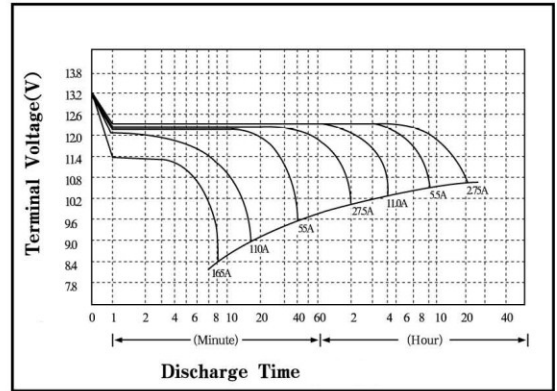

Nominal Voltage	12V	
Rated Capacity(20 hour rate)	55AH	
Dimensions ± 1mm	Length	229mm(9.02")
	Width	138mm(5.43")
	Height	208mm(8.19")
	Total Height (with terminals)	227mm(8.94")
Weight	Approx.19.10kg (42.11lbs)	
Standard Terminal	A4	
Optional Terminal	B2	

Discharge Characteristics(20°C,68°F)

Electrical Specifications

Capacity 77°F(25°C)	20 hour rate (2.75A)	55AH
	10 hour rate (5.12A)	51.2AH
	5 hour rate (9.36A)	46.8AH
	1 hour rate (31.4A)	31.4AH
Internal Resistance	Fully charged battery 77°F(25°C)	11m Ω
Capacity Affected by Temperature (20 hour rate)	104°F(40°C)	102%
	77°F(25°C)	100%
	32°F(0°C)	85%
	5°F(-15°C)	65%
Self-Discharge 77°F(25°C)	Capacity after 3 month storage	92%
	Capacity after 6 month storage	83%
	Capacity after 12 month storage	65%
Charge Constant Voltage	Cycle:Initial Charging Current less than16.5A Voltage14.4-15.0V77°F(25°C) Standby:Voltage13.5-13.8V77°F(25°C)	

Discharge Characteristics(0°C/32°F,40°C/104°F)