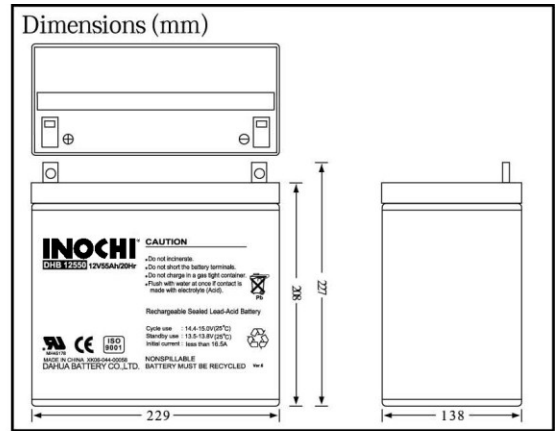

Centra-Inochi Extreme Pit Shop Corporation

12 L. Fernandez St. Balintawak, Quezon City
Phone/Fax: (632) 364 57 22; (632) 412 33 48
www.inochi.com.ph
sales@inochi.com.ph

INOCHI 12550 (12V 55Ah)