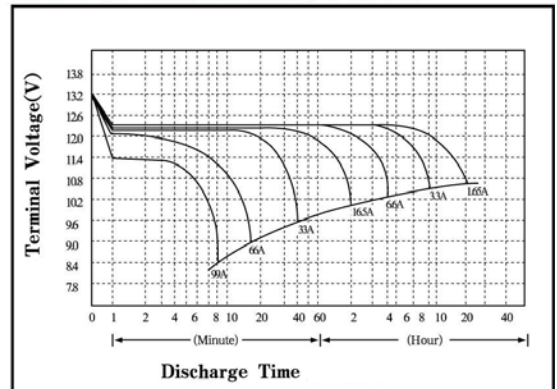

Nominal Voltage		12V
Rated Capacity(20 hour rate)		33AH
Dimensions ± 1mm	Length	196mm(7.72")
	Width	131mm(5.16")
	Height	156mm(6.14")
	Total Height (with terminals)	180mm(7.09")
Weight		Approx.11.9kg (26.18lbs)
Standard Terminal		A3

Discharge Characteristics(20°C,68°F)

Electrical Specifications

Capacity 77°F(25°C)	20 hour rate (1.65A)	33AH
	10 hour rate (3.07A)	30.7AH
	5 hour rate (5.62A)	28.1AH
	1 hour rate (18.8A)	18.8AH
Internal Resistance	Fully charged battery 77°F(25°C)	13m Ω
Capacity Affected by Temperature (20 hour rate)	104°F(40°C)	102%
	77°F(25°C)	100%
	32°F(0°C)	85%
	5°F(-15°C)	65%
Self-Discharge 77°F(25°C)	Capacity after 3 month storage	92%
	Capacity after 6 month storage	83%
	Capacity after 12 month storage	65%
Charge Constant Voltage	Cycle:Initial Charging Current less than9.90A Voltage14.4-15.0V77°F(25°C) Standby:Voltage13.5-13.8V77°F(25°C)	

Discharge Characteristics(0°C/32°F,40°C/104°F)