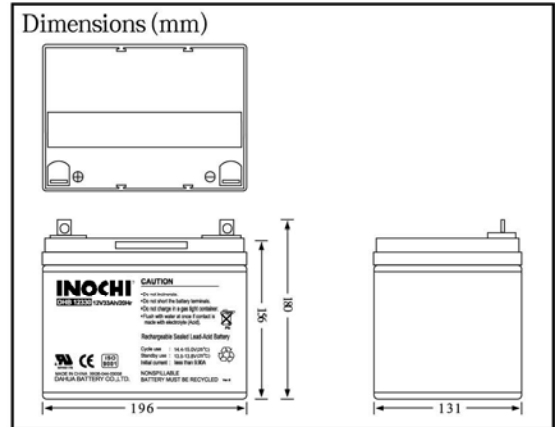

Centra-Inochi Extreme Pit Shop Corporation

12 L. Fernandez St. Balintawak, Quezon City
Phone/Fax: (632) 364 57 22; (632) 412 33 48
www.inochi.com.ph
sales@inochi.com.ph

INOCHI 12330 (12V 33Ah)