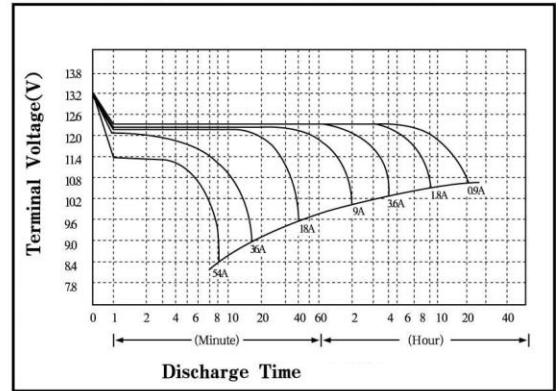

Nominal Voltage		12V
Rated Capacity(20 hour rate)		18AH
Dimensions ± 1mm	Length	180mm(7.09")
	Width	77mm(3.03")
	Height	168mm(6.61")
	Total Height (with terminals)	
Weight		Approx.6.1kg (13.42lbs)
Standard Terminal		L1
Optional Terminal		A1

Discharge Characteristics(20°C,68°F)

Electrical Specifications

Capacity 77°F(25°C)	20 hour rate (900mA)	18AH
	10 hour rate (1.67A)	16.7AH
	5 hour rate (3.06A)	15.3AH
	1 hour rate (10.8A)	10.8AII
Internal Resistance	Fully charged battery 77°F(25°C)	12m Ω
Capacity Affected by Temperature (20 hour rate)	104°F(40°C)	102%
	77°F(25°C)	100%
	32°F(0°C)	85%
	5°F(-15°C)	65%
Self-Discharge 77°F(25°C)	Capacity after 3 month storage	92%
	Capacity after 6 month storage	83%
	Capacity after 12 month storage	65%
Charge Constant Voltage	Cycle:Initial Charging Current less than5.40A Voltage14.4-15.0V77°F(25°C) Standby:Voltage13.5-13.8V77°F(25°C)	

Discharge Characteristics(0°C/32°F,40°C/104°F)