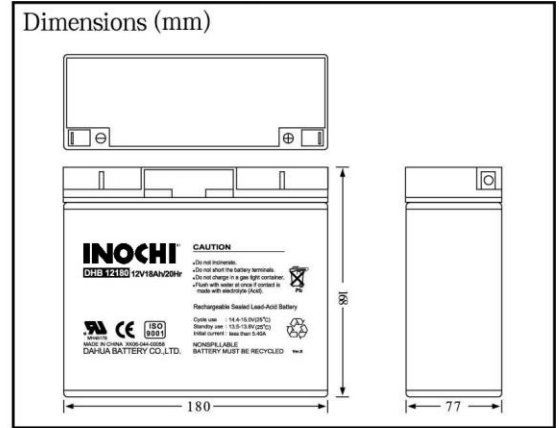

Centra-Inochi Extreme Pit Shop Corporation

12 L. Fernandez St. Balintawak, Quezon City
Phone/Fax: (632) 364 57 22; (632) 412 33 48
www.inochi.com.ph
sales@inochi.com.ph

INOCHI 12180 (12V 18Ah)