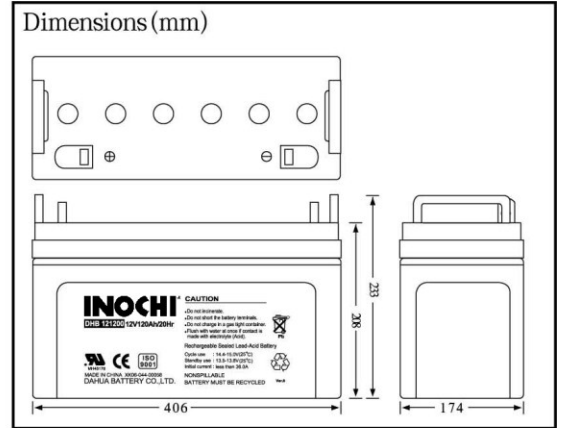

Centra-Inochi Extreme Pit Shop Corporation

12 L. Fernandez St. Balintawak, Quezon City
Phone/Fax: (632) 364 57 22; (632) 412 33 48
www.inochi.com.ph
sales@inochi.com.ph

INOCHI 121200 (12V 120Ah)