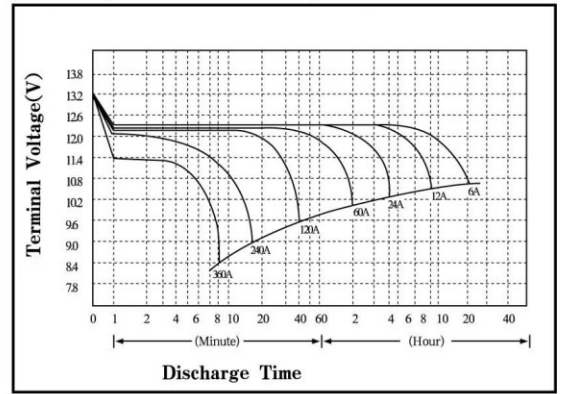

Nominal Voltage		12V
Rated Capacity(20 hour rate)		120AH
Dimensions ± 1mm	Length	406mm(15.98")
	Width	174mm(6.85")
	Height	208mm(8.19")
	Total Height (with terminals)	233mm(9.17")
Weight		Approx.38.30kg (84.44lbs)
Standard Terminal		A6

Discharge Characteristics(20°C,68°F)

Electrical Specifications

Capacity 77°F(25°C)	20 hour rate (6.0A)	120AH
	10 hour rate (11.16A)	111.6AH
	5 hour rate (20.4A)	102.0AH
	1 hour rate (68.4A)	68.4AH
Internal Resistance	Fully charged battery 77°F(25°C)	9m Ω
Capacity Affected by Temperature (20 hour rate)	104°F(40°C)	102%
	77°F(25°C)	100%
	32°F(0°C)	85%
	5°F(-15°C)	65%
Self-Discharge 77°F(25°C)	Capacity after 3 month storage	92%
	Capacity after 6 month storage	83%
	Capacity after 12 month storage	65%
Charge Constant Voltage	Cycle:Initial Charging Current less than36.0A Voltage14.4-15.0V77°F(25°C) Standby:Voltage13.5-13.8V77°F(25°C)	

Discharge Characteristics(0°C/32°F,40°C/104°F)