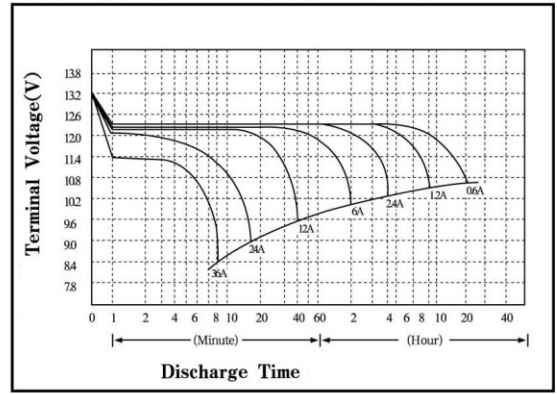

Nominal Voltage		12V
Rated Capacity(20 hour rate)		12AH
Dimensions ± 1mm	Length	151mm(5.94")
	Width	99mm(3.90")
	Height	95mm(3.74")
	Total Height (with terminals)	100mm(3.94")
Weight		Approx.4.0kg (8.80lbs)
Standard Terminal		F 1
Optional Terminal		F2

Discharge Characteristics(20°C,68°F)

Electrical Specifications

Capacity 77°F(25°C)	20 hour rate (600mA)	12AH
	10 hour rate (1.1A)	11AH
	5 hour rate (2.04A)	10.2AH
	1 hour rate (7.2A)	7.2AH
Internal Resistance	Fully charged battery 77°F(25°C)	15m Ω
Capacity Affected by Temperature (20 hour rate)	104°F(40°C)	102%
	77°F(25°C)	100%
	32°F(0°C)	85%
	5°F(-15°C)	65%
Self-Discharge 77°F(25°C)	Capacity after 3 month storage	92%
	Capacity after 6 month storage	83%
	Capacity after 12 month storage	65%
Charge Constant Voltage	Cycle:Initial Charging Current less than3.60A Voltage14.4-15.0V77°F(25°C) Standby:Voltage13.5-13.8V77°F(25°C)	

Discharge Characteristics(0°C/32°F,40°C/104°F)