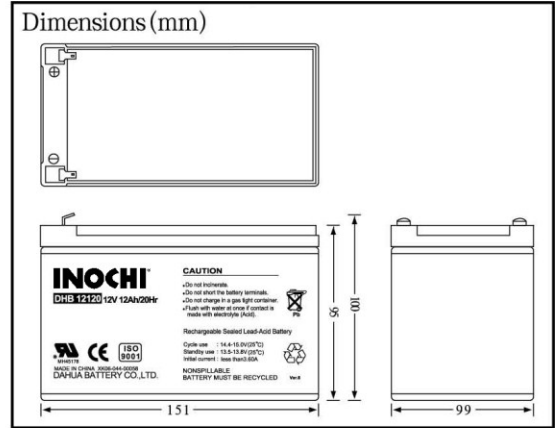

Centra-Inochi Extreme Pit Shop Corporation

12 L. Fernandez St. Balintawak, Quezon City
Phone/Fax: (632) 364 57 22; (632) 412 33 48
www.inochi.com.ph
sales@inochi.com.ph

INOCHI 12120 (12V 12Ah)